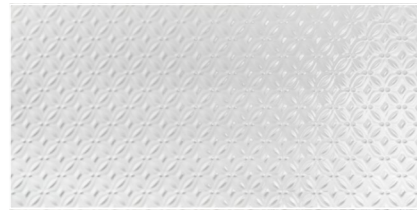

Urban 3D

STUDIO
arte

Urban 3D

CERAMIC WALL TILES

STUDIO
arte

STA6300-A

STA6300-C

STA6300-F

STA6300-PR

STA6300-MR

SIZES & FINISHES

300x600mm
24"x48"
1 Faces

M Matt G Glossy

WALL: STA6300-X
300x600mm/12"x24"